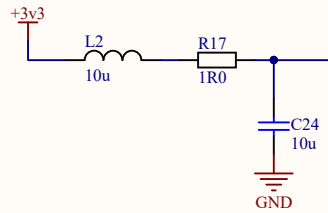

Title: Connectors/Front-End			Approved: YES	
Rev: 04	Project: CW1101 (CW-Nano)		License: GPL	
Date: 2019-10-31	Time: 3:07:28 PM	Sheet3 of 3	Copyright © NewAE Technology Inc. NewAE.com	
File: CW1101_CWNano_extra.SchDoc				