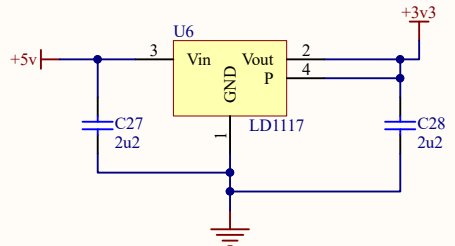

Title: Connectors/Front-End			Approved: YES	
Rev: 04	Project: CW1101 (CW-Nano)		License: GPL	
Date: 2019-10-31	Time: 3:07:28 PM	Sheet3 of 3	Copyright © NewAE Technology Inc. NewAE.com	
File: CW1101_CWNano_extra.SchDoc				