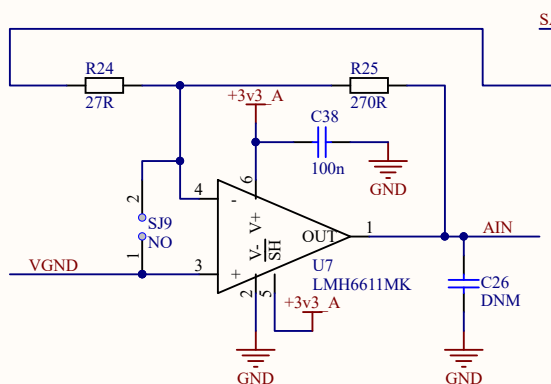

Title: Connectors/Front-End			Approved: YES	
Rev: 04	Project: CW1101 (CW-Nano)		License: GPL	
Date: 2019-10-31	Time: 3:07:28 PM	Sheet3 of 3	Copyright © NewAE Technology Inc. NewAE.com	
File: CW1101_CWNano_extra.SchDoc				