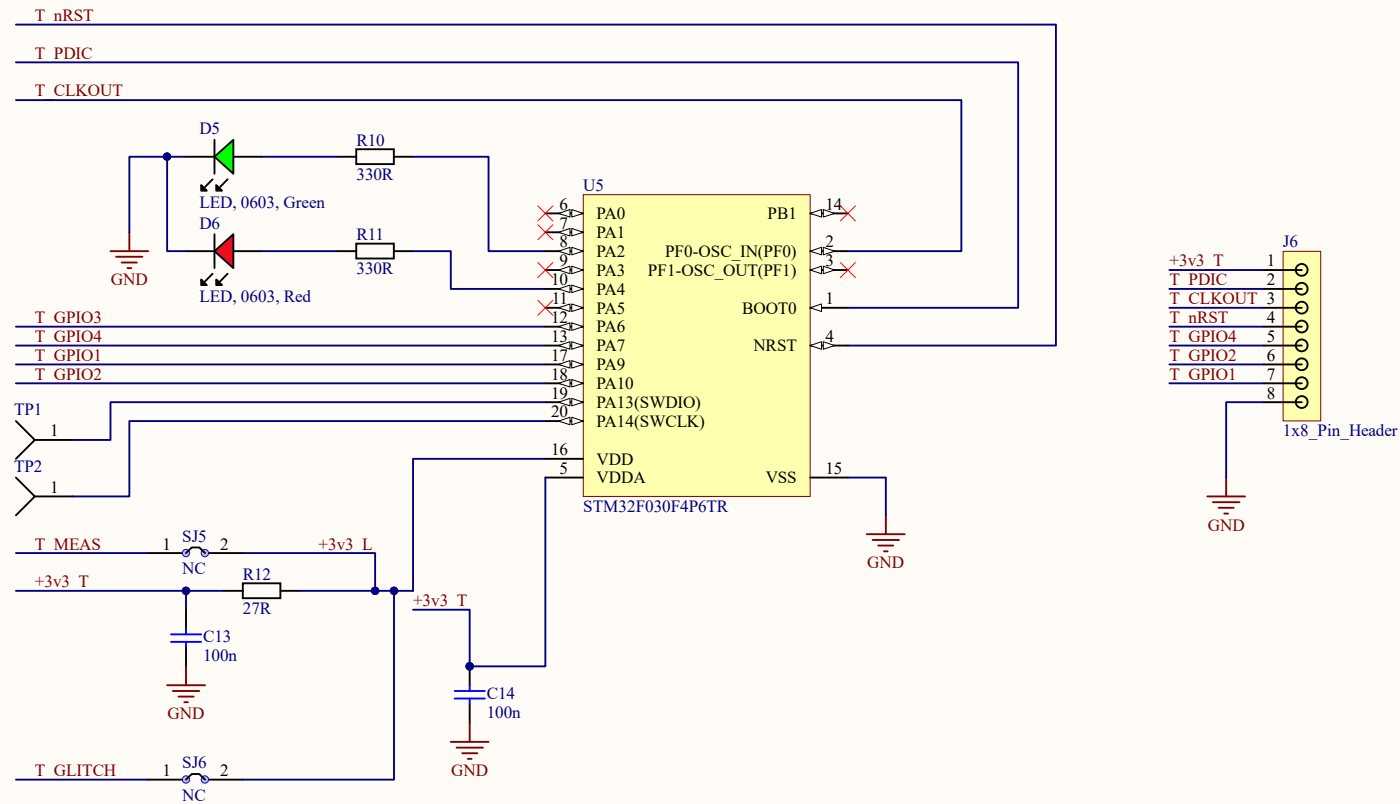

Title: **SAM4S Microcontroller**

Approved: YES

Rev: 04

Project: CW1101 (CW-Nano)

License: GPL

Date: 2019-10-31

Time: 3:07:27 PM

Sheet 1 of 3

Copyright © NewAE Technology Inc.

NewAE.com

File: CW1101_CWNano_micro.SchDoc

Title: Built in Target		Approved: YES	
Rev: 04	Project: CW1101 (CW-Nano)	License: GPL	
Date: 2019-10-31	Time: 3:07:28 PM	Sheet2 of 3	Copyright © NewAE Technology Inc. NewAE.com
File: CW1101_CWNano_target.SchDoc			

Title: Connectors/Front-End			Approved: YES	
Rev: 04	Project: CW1101 (CW-Nano)		License: GPL	
Date: 2019-10-31	Time: 3:07:28 PM	Sheet3 of 3	Copyright © NewAE Technology Inc. NewAE.com	
File: CW1101_CWNano_extra.SchDoc				