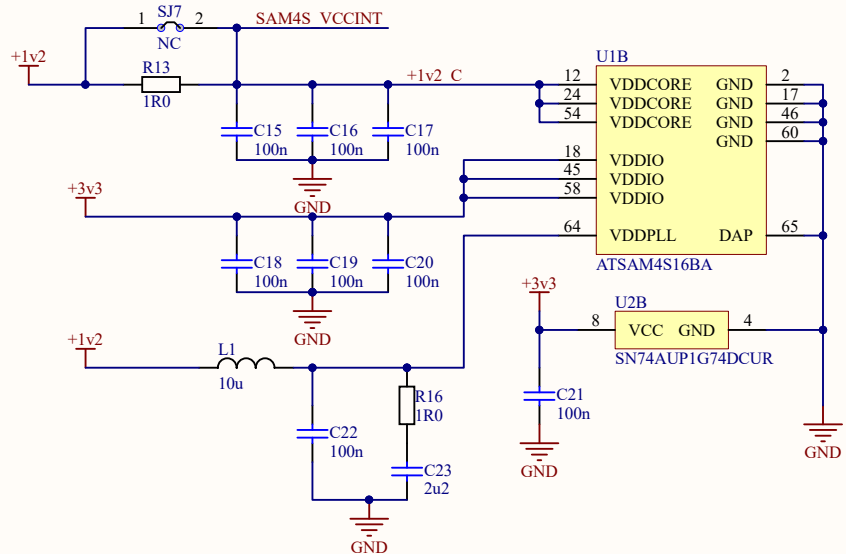

Title: Connectors/Front-End			Approved: YES	
Rev: 04	Project: CW1101 (CW-Nano)		License: GPL	
Date: 2019-10-31	Time: 3:07:28 PM	Sheet3 of 3	Copyright © NewAE Technology Inc. NewAE.com	
File: CW1101_CWNano_extra.SchDoc				