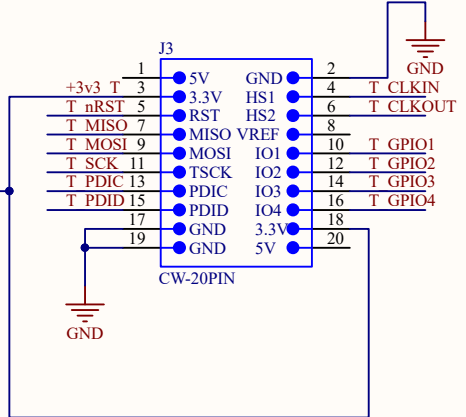

Title: Connectors/Front-End			Approved: YES	
Rev: 04	Project: CW1101 (CW-Nano)		License: GPL	
Date: 2019-10-31	Time: 3:07:28 PM	Sheet3 of 3	Copyright © NewAE Technology Inc. NewAE.com	
File: CW1101_CWNano_extra.SchDoc				