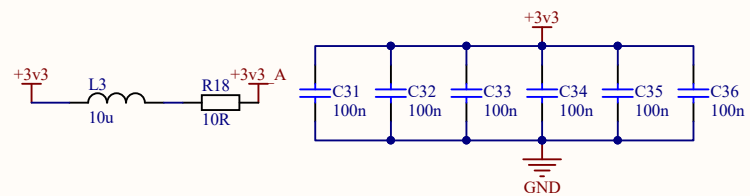

Title: Connectors/Front-End			Approved: YES	
Rev: 04	Project: CW1101 (CW-Nano)		License: GPL	
Date: 2019-10-31	Time: 3:07:28 PM	Sheet3 of 3	Copyright © NewAE Technology Inc. NewAE.com	
File: CW1101_CWNano_extra.SchDoc				