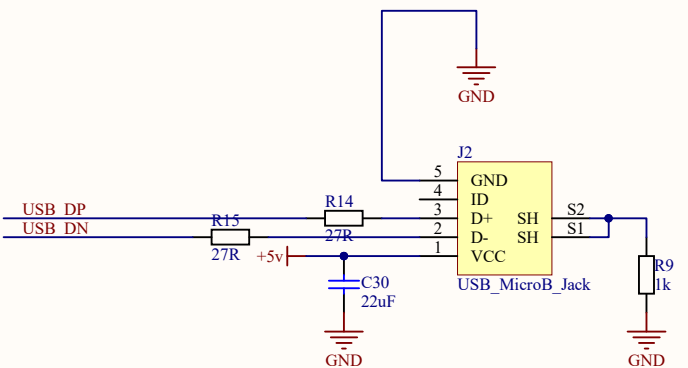

Title: Connectors/Front-End			Approved: YES	
Rev: 04	Project: CW1101 (CW-Nano)		License: GPL	
Date: 2019-10-31	Time: 3:07:28 PM	Sheet3 of 3	Copyright © NewAE Technology Inc. NewAE.com	
File: CW1101_CWNano_extra.SchDoc				